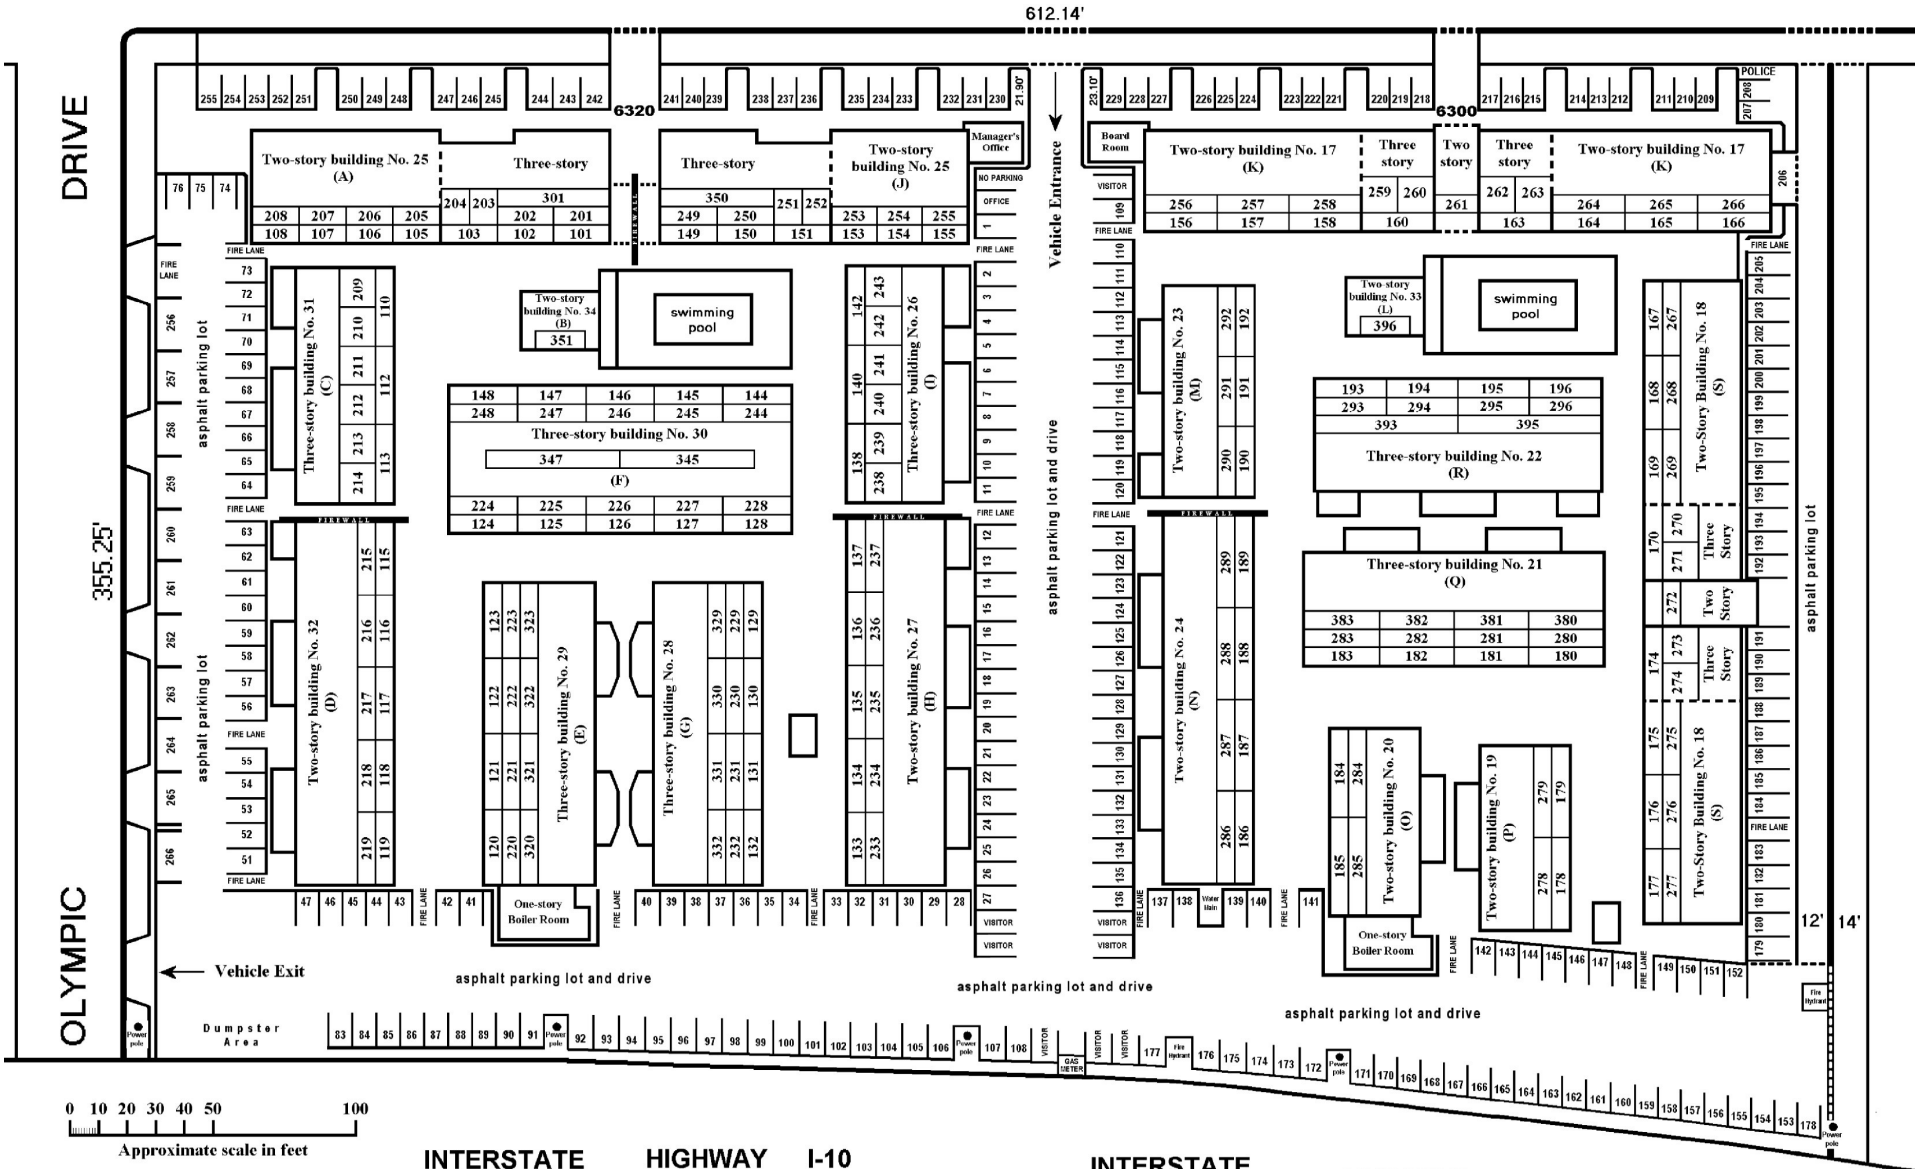

**PART OF LOT 2 TRACT F BISSONET PLAZA SUBDIVISION
ELMWOOD - LAFRENIERE PLANTATION, JEFFERSON PARISH**

RIVERSIDE

DRIVE

INTERSTATE HIGHWAY I-10

INTERSTATE HIGHWAY

I-10